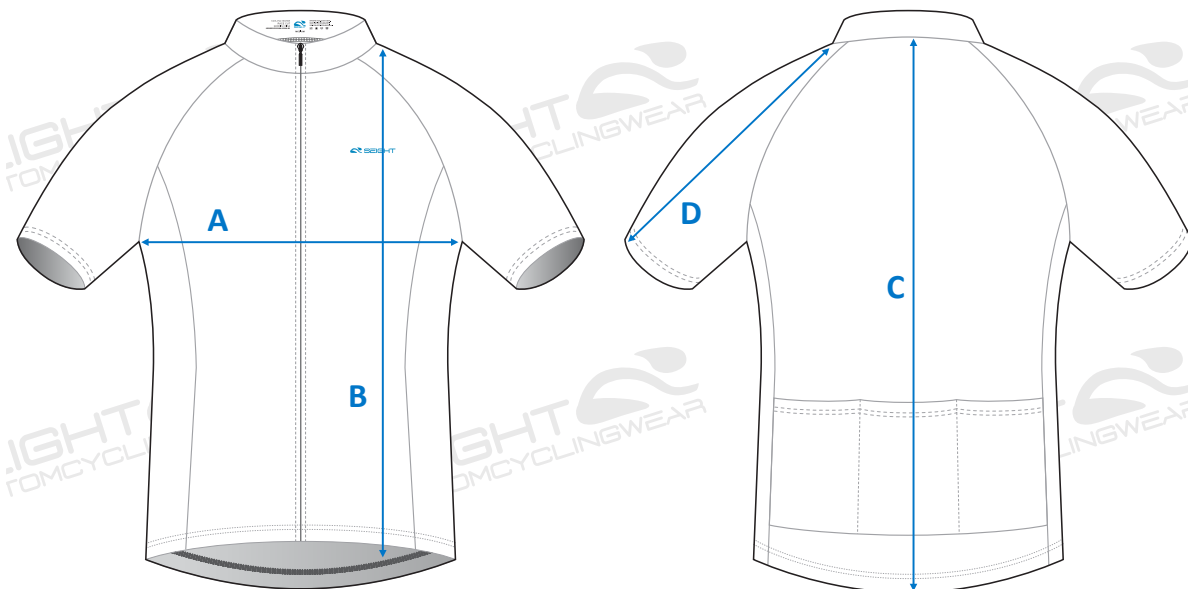

Women's Short Sleeve Jersey

Measurements

All measurements are in cm

SIZE RANGE:	XS	S	M	L	XL
A. 1/2 CHEST AT UNDERARM	45.0	47.5	50.0	52.5	55.0
B. FRONT TOTAL LENGTH FROM HSP	55.5	57.5	59.5	61.5	63.5
C. BACK LENGTH CB NECK TO CB HEM	61.5	63.5	65.5	67.5	69.5
D. SLEEVE LENGTH FROM HSP	31.2	32.8	34.4	36.0	37.6

Garment fit is based on an athletic build and follow true sizing